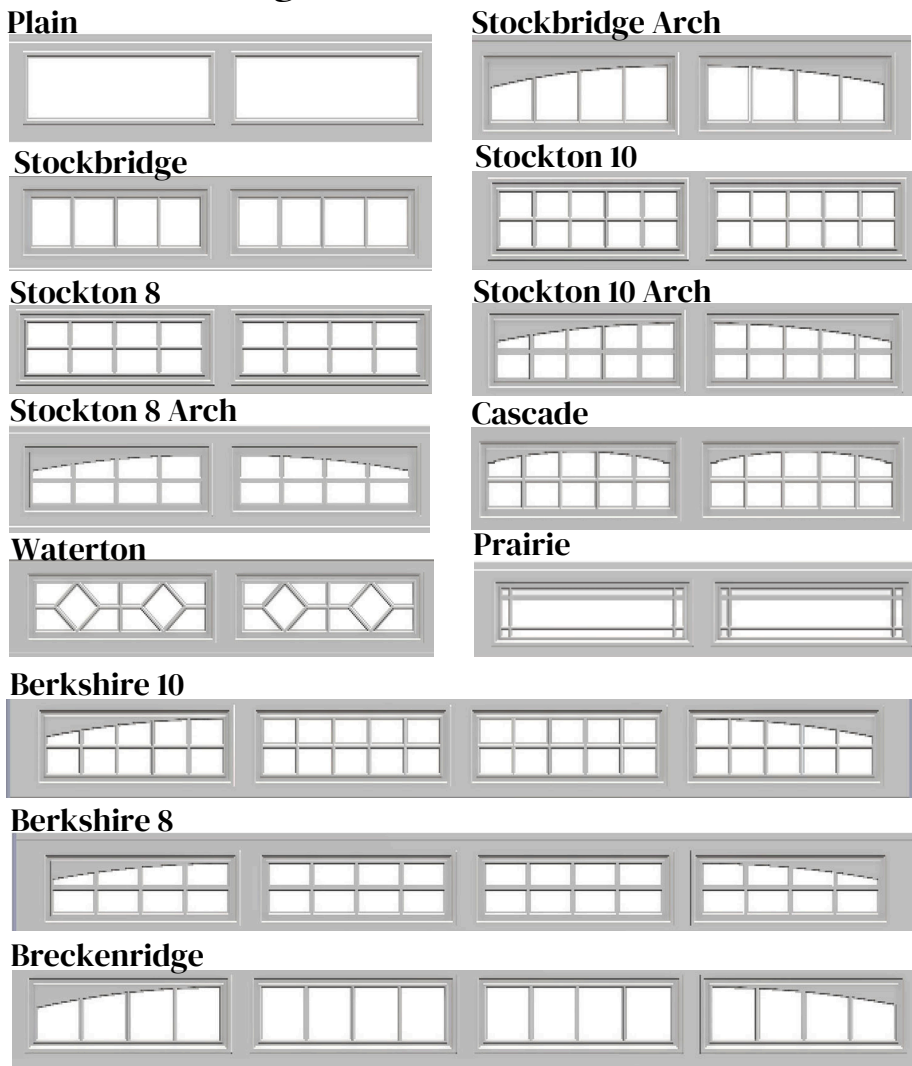

Shaker in White with Plain Windows

Features

Construct

Steel

Insulation

R-value

Size

Max Opening Width: 20'-2"

Customization

Colors

Glass

Windows

Long Windows

Decorative Hardware

Proud Partner Of:

Scan to Design
your Door!